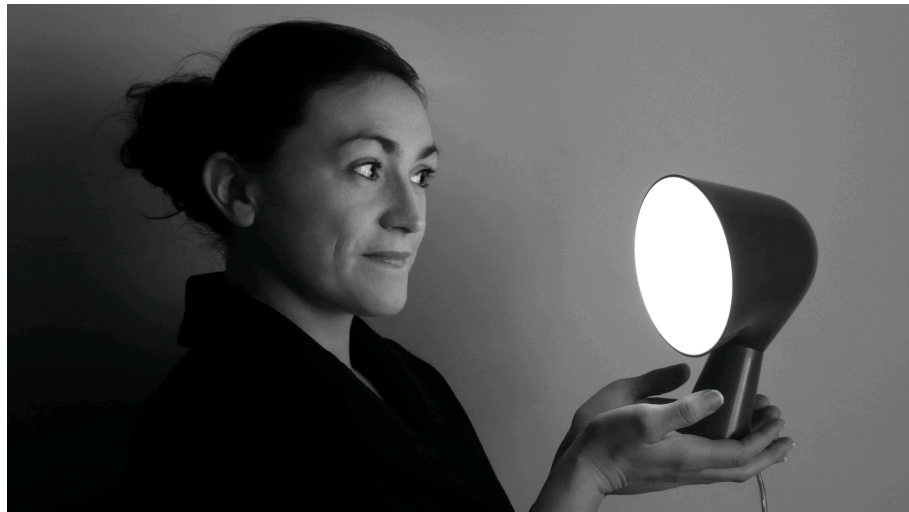

Binic, tavolo

Designer

FOSCARINI

IONNA VAUTRIN

After multiple European partnerships, and after receiving the “Grand Prix de la Création” in Paris in 2011, she opened her own studio, with an ambition to design immediate yet surprising objects, distinguished by the merger of industry and poetry.

Examples of this philosophy include the Binic table lamp, a small, friendly household spotlight, and the Chouchin family of lamps, with simple, familiar and complementary shapes and colours.